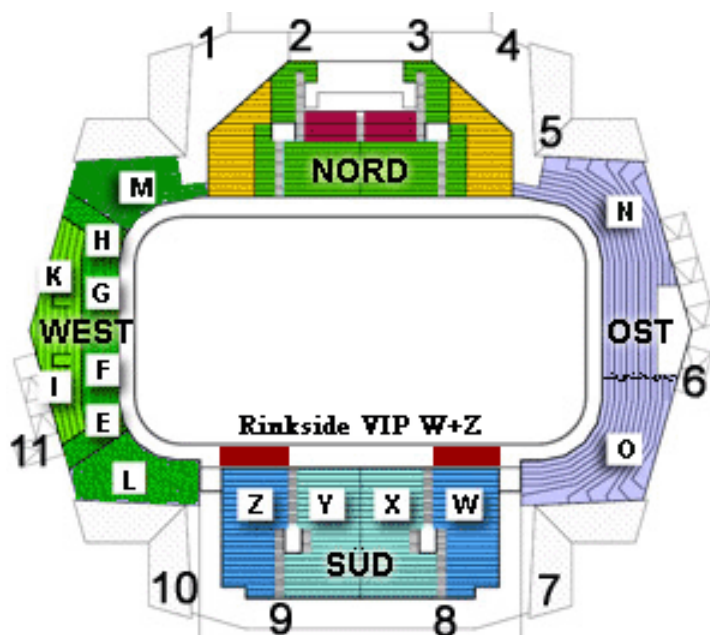

Ticket Prices Spengler Cup 2016

Seat	Sector	Single Ticket	Permanent Ticket
Nord	Business A1+A2	CHF 170	CHF 1'700
Nord	Middle B1+B2	CHF 125	CHF 1'250
Nord	Stairs C1+C2	CHF 125	CHF 1'250
Nord	Side C3+D3	CHF 110	CHF 1'100
Süd	Middle X+Y	CHF 115	CHF 1'150
Süd	Side W+Z+L	CHF 105	CHF 1'050
Süd	Rinkside VIP W+Z	CHF 190	CHF 1'900
West	E+F+G+H+I+K	CHF 105	CHF 1'050

Standing	Single Ticket	Permanent Ticket
Adults	CHF 32	CHF 320
Children and Young People till 18 years	CHF 17	CHF 170

Presenting Partner

Gold Partner

Official
 Broadcaster